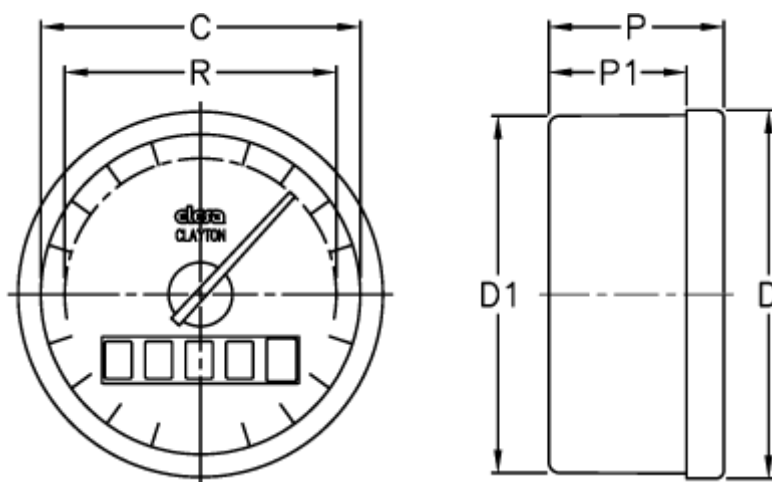

Data Sheet

Article number: 2307072742
Description: E+G Gravity indicator
GW12-0005.0-S

Measures

C	= 60
D	= 68.5
D1	= 67
Indicator accuracy	= 0,05
P	= 33
P1	= 26
R	= 51